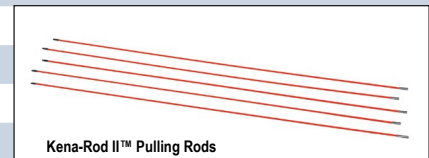

3/16" Dia. KENA-Rod II™ Fiberglass Pulling Rods

Catalog No.	* UPC Code	Description	No. of Sections	Length Ea. Section	Total Length
KR207	12821	Kena-Rod II™ Kit - 3/16" Dia. w/Pulling Eye	5	6'	30'
KR208	12963	Kena-Rod II™ Kit - 3/16" Dia. w/Pulling Eye	4	6'	24'
KR210	13001	Kena-Rod II™ Tube Pack - 3/16" Dia. in Clear Plastic Tube w/Hanging Cap	3	4'	12'
KR12-316	12960	Kena-Rod II™ Quick Pack - 3/16" Dia. w/Pulling Eye	4	3'	12'
KR201	12824	3/16" Dia. Replacement Pulling Tip/Eye for Kena-Rod II™ (Pkg. of 2)			
KR205	12823	3/16" Dia. Pulling Hook Attachment for Kena-Rod II™ (Pkg. of 2)			
KR206	12822	3/16" Dia. x 6 Ft. Replacement Rod for Kena-Rod II™ (Male/Female Ends)			
KR209	12998	3/16" Dia. x 6 Ft. Replacement Rod for Kena-Rod II™ (Female Ends)			
KR216	13006	Male Replacement End for 3/16" Dia. Rods			
KR217	13008	Female Replacement End for 3/16" Dia. Rods			
KR218	13010	Split Ring Wire Pulling Eye for 3/16" Dia. Rods			
KR222	12965	Wisp Head for 3/16" Dia. Rods