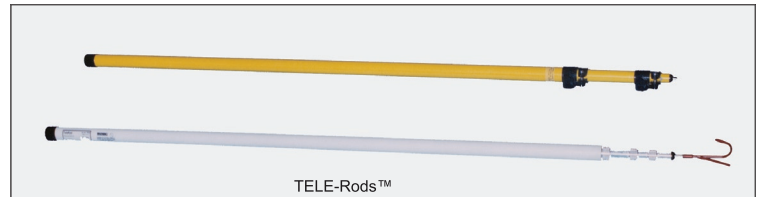

TELE-Rods™

Catalog No.	* UPC Code	Description	Retracted Length	Extended Length
TR620	12826	Aluminum Telescoping Rod Wire Installation Tool (6 Ft. to 20 Ft.)	6'	20'
TR622	12974	Fiberglass Telescoping Rod (6 Ft. to 20 Ft.)	6'	20'
KH620	12968	K-Hook for Telescoping Rods		
TR621	12827	J-Hook for Telescoping Rods		
PC650	12828	Protective Carrying Case for all Kena-Rods