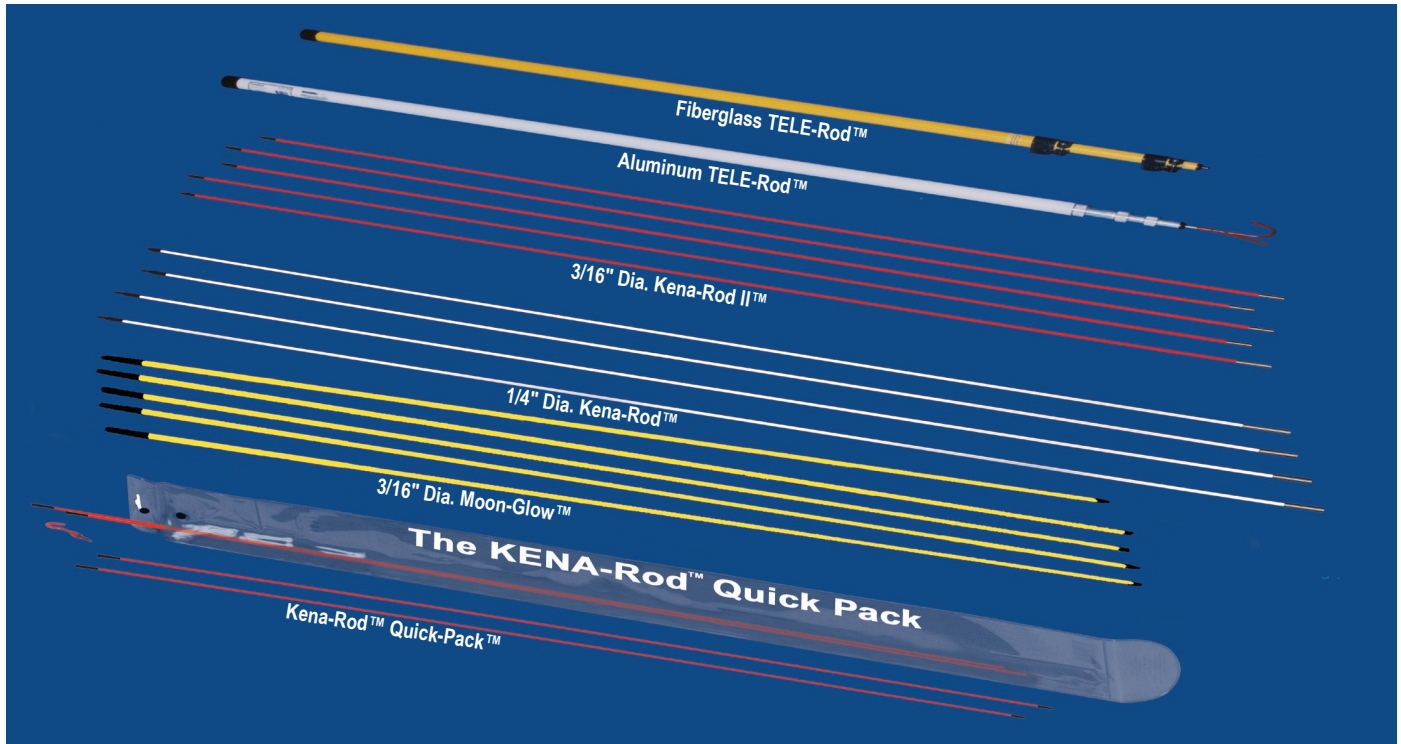

# FIBERGLASS PULLING ROD SYSTEMS

## P.O.P. (Point of Purchase) Displays - KENA-Rod™, KENA-Rod II™ and MOON-GLOW™

### Features

- Sure way to let your customers know you carry Kena.
- Statistics show that product visibility is key to impulse sales.
- Extremely easy to set up and put in place.
- Display holds twelve KENA-Rod™ Kits.
- Display is fabricated from rugged corrugated cardboard.
- Display and products ship in two freight-allowed UPS packages.
- Takes up very little floor space (Dimensions are: 12" x 12" x 42")
- Choice of nine different product combinations.
- Replenish your display at the same low price you paid for the initial display.