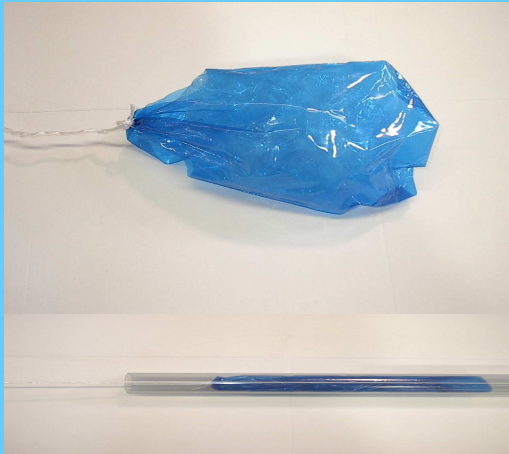

NEW! Line Runner Airbags™

Patent Pending.

The First New Line Pulling Device in a Quarter Century! Line Runner Airbags™

KENA INDUSTRIES, INC

Cat. No.	Conduit size
LR05-125	1/2" thru 1-1/4"
LR150-400	1-1/2" Thru 4"
LR200-600	2" Thru 6"
LR050-600 Combo Pack	1/2" Thru 6"

Exclusively From:

KENA INDUSTRIES, INC

P. O. Box 30037
Clarksville, TN 37040
1799 Alpine Drive
Clarksville, TN 37040

Ph: 931-552-3380
Fax: 931-552-3379
sales@kenaindustries.com
www.kenaindustries.com

- Completely Flexible AirBag, No Rigid parts to hang up in conduit.
- Can be used in partially obstructed or bent conduit. Unlike other inflatables, they are limited only by the size of the knot you tie.
- Use just three sizes to fish 1/2" through 6" Conduit. Easily carry all 3 in your pocket.
- One piece construction, no metal parts or other conductors used for attaching line.
- Can be blown or vacuumed into conduit using low PSI. Most shop vacuums are sufficient.
- Very economical when compared to other line carriers.
- Patent Pending!