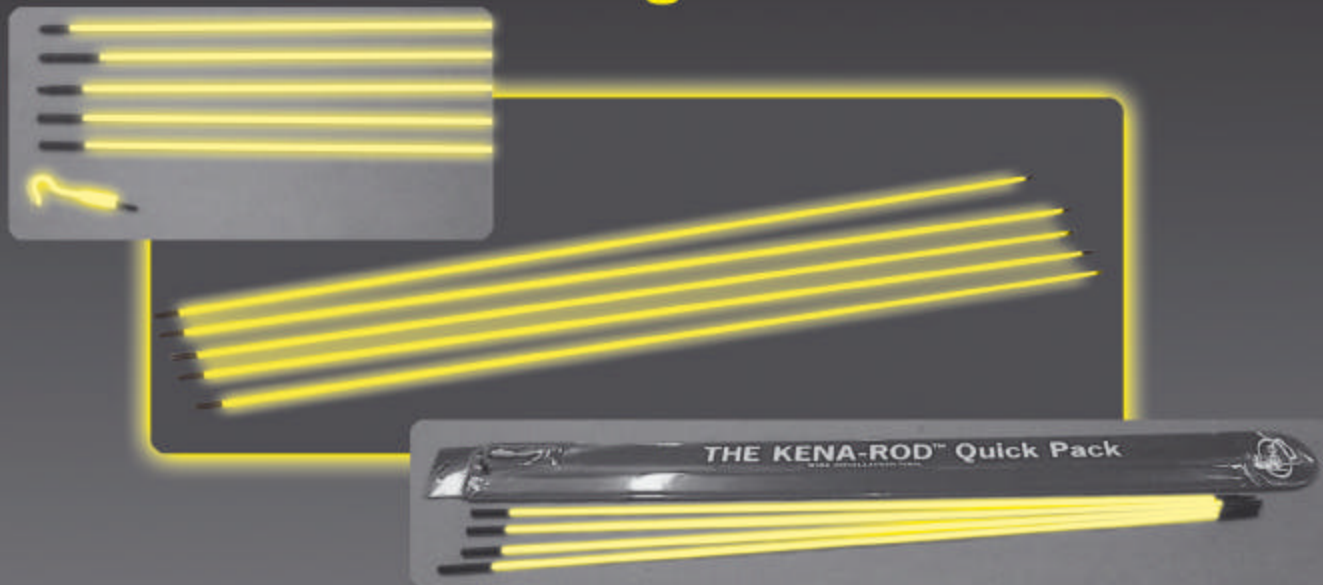

What is long...strong...has two eyes, and glows in the dark?

It's the latest addition to the KENA-Rod™ Series Pulling Rods!

MOON-GLOW™ Wire & Cable Pulling Rods from KENA™!

Catalog# Description

KR 307	3/16" x 30 Ft. Moon-Glow Rod Kit; 5 six Ft. Rods.
KR 308	3/16" x 24 Ft. Moon-Glow Rod Kit; 4 six Ft. Rods.
KR 12-316G	Moon-Glow Quick Pack; Four 3/16" dia. x 3 Ft. Rods.
KR 306	3/16" x 6 Ft. replacement rod [Male/Female ends].
KR 309	3/16" x 6 Ft. replacement rod [Female ends].
KR 607	1/4" x 24 Ft. Moon-Glow Rod Kit; 4 six Ft. Rods.
KR 608	1/4" x 18 Ft. Moon-Glow Rod Kit; 3 six Ft. Rods.
KR 12-140G	1/4" x 12 Ft. Moon-Glow Quick-Pack; 4 three Ft. Rods.
KR 310	3/16" x 12 Ft. Moon-Glow Tube Pack; 3 four Ft. Rods.
KR 610	1/4" x 12 Ft. Moon-Glow Tube Pack; 3 four Ft. Rods.
KR 609	1/4" x 6 Ft. Replacement Rod [Female ends]
KR 307D	12 Kit: #KR 307 Moon-Glow Rod Display; 3/16" Rods.
KR 607D	12 Kit: #KR 607 Moon-Glow Rod Display; 1/4" Rods.
KR 606	1/4" x 6 Ft. Replacement Rod [Male/Female ends]

Features

- Glows in the dark for better visibility during use.
- Strong 3/16" or 1/4" Dia. Rods.
- The same professional quality as the KENA-Rod series Pulling Rods.
- 6 Ft. version has one permanently attached eye / one screw-on pulling eye.
- 3/16" diameter rods use KR 207 series attachments.
- 1/4" diameter rods use KR107 series attachments.
- Glow recharges when rod is exposed to any light.
- Made in U.S.A.